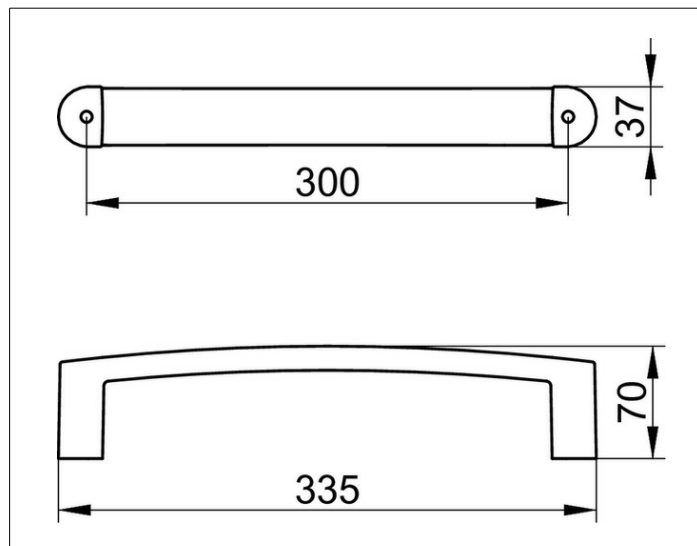

Elegance Nouveau  
11607010000 Poignée de relèvement

**PRODUIT**

**DESSIN**

**SURFACE**

chromé

**DIMENSION**

300 mm

**SPÉCIFICATIONS**

KEUCO ELEGANCE grab rail 11607010000  
Chrome-plated Towel rail  
Elegant, oval profile,  
slightly shaped surfaces in a timeless design,  
solid wall mounting in zinc cast,  
Load bearing up to 253 lb,  
easy to clean  
Axle measurement 11-13/16",  
Total width of 13-1/8",  
Projection 2-3/4"  
incl. corrosion-free mounting material  
TÜV certificated