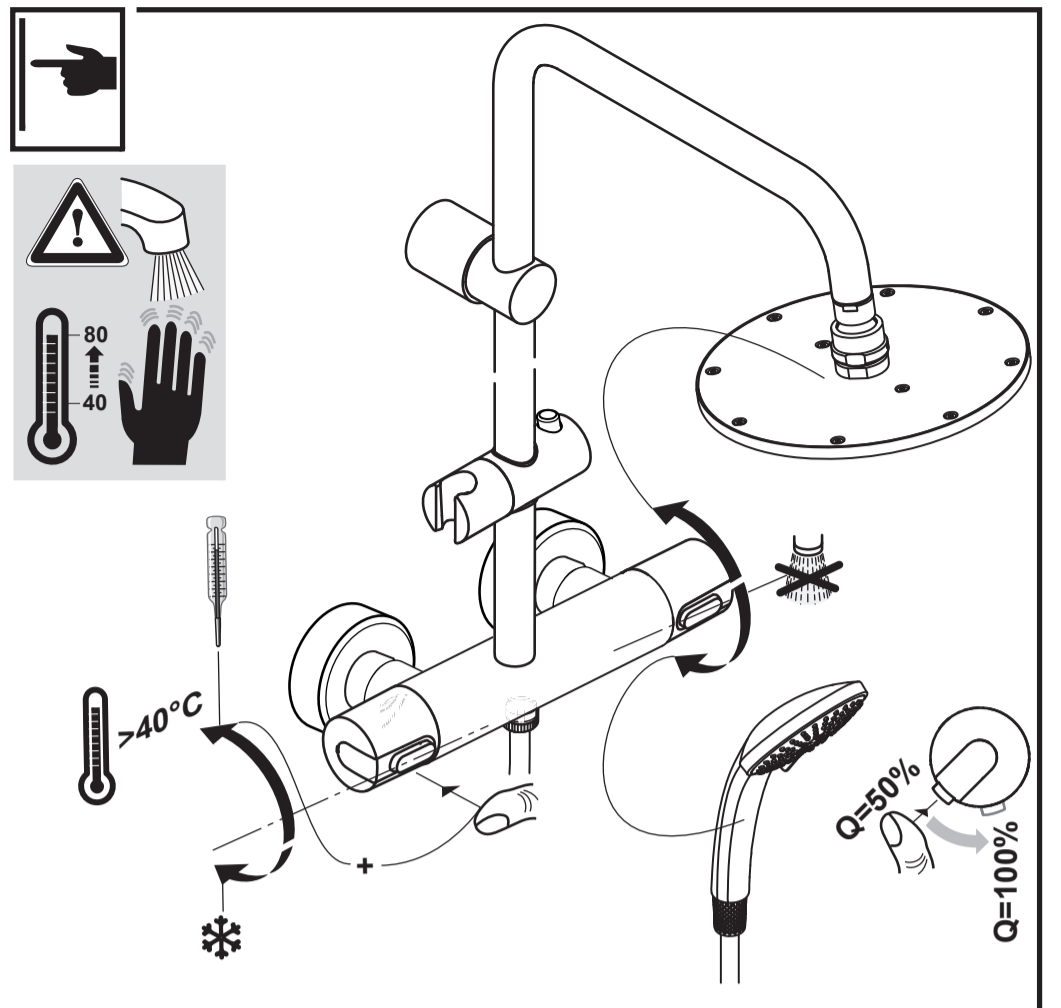

IDEALRAIN
A 5686 ..

0318 / A 866 428 40
 Made in Germany

Ideal Standard International NV
 Corporate Village - Gent Building
 Da Vincilaan 2
 1935 Zaventem
 Belgium

www.idealstandardinternational.com

P bar	MAX. 10	5	Q (3 bar)
T °C	MAX. 80	65	l/min
	55	8	11