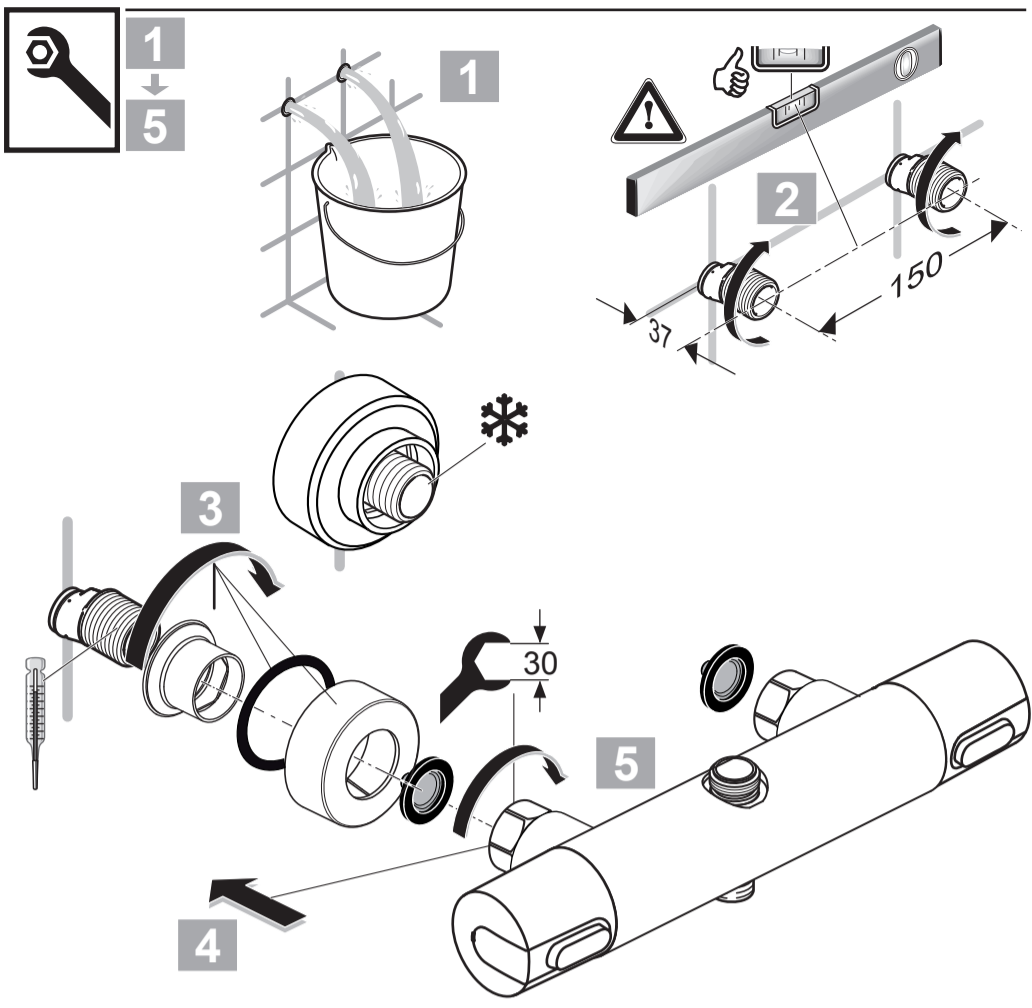

IDEALRAIN
A 5686 ..

0318 / A 866 428 40
 Made in Germany

Ideal Standard International NV
 Corporate Village - Gent Building
 Da Vincilaan 2
 1935 Zaventem
 Belgium

www.idealstandardinternational.com

P bar	MAX. 10	5	Q (3 bar)
T °C	MAX. 80	65	l/min
	55	8	11