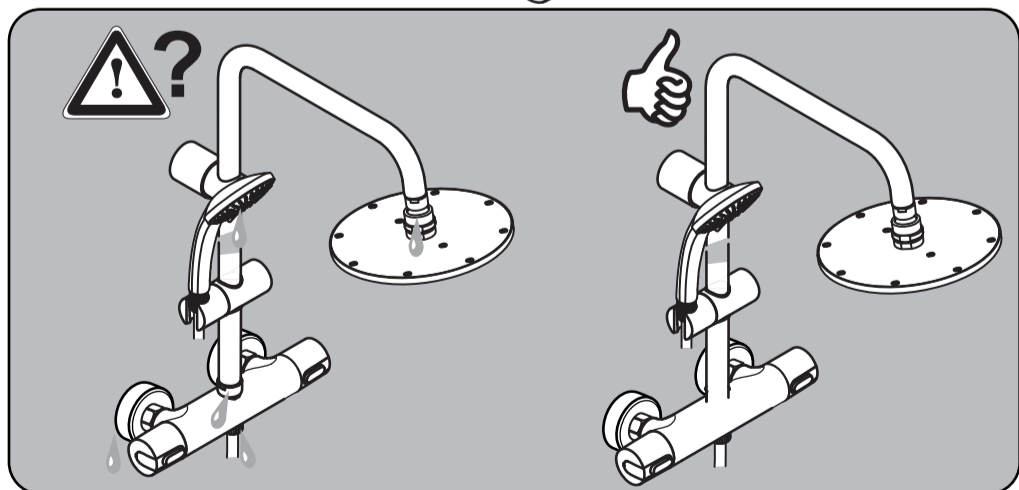

IDEALRAIN
A 5686 ..

0318 / A 866 428 40
 Made in Germany

Ideal Standard International NV
 Corporate Village - Gent Building
 Da Vincilaan 2
 1935 Zaventem
 Belgium

www.idealstandardinternational.com

P bar	MAX. 10	5	Q (3 bar)
T °C	MAX. 80	65	l/min
	55	8	11