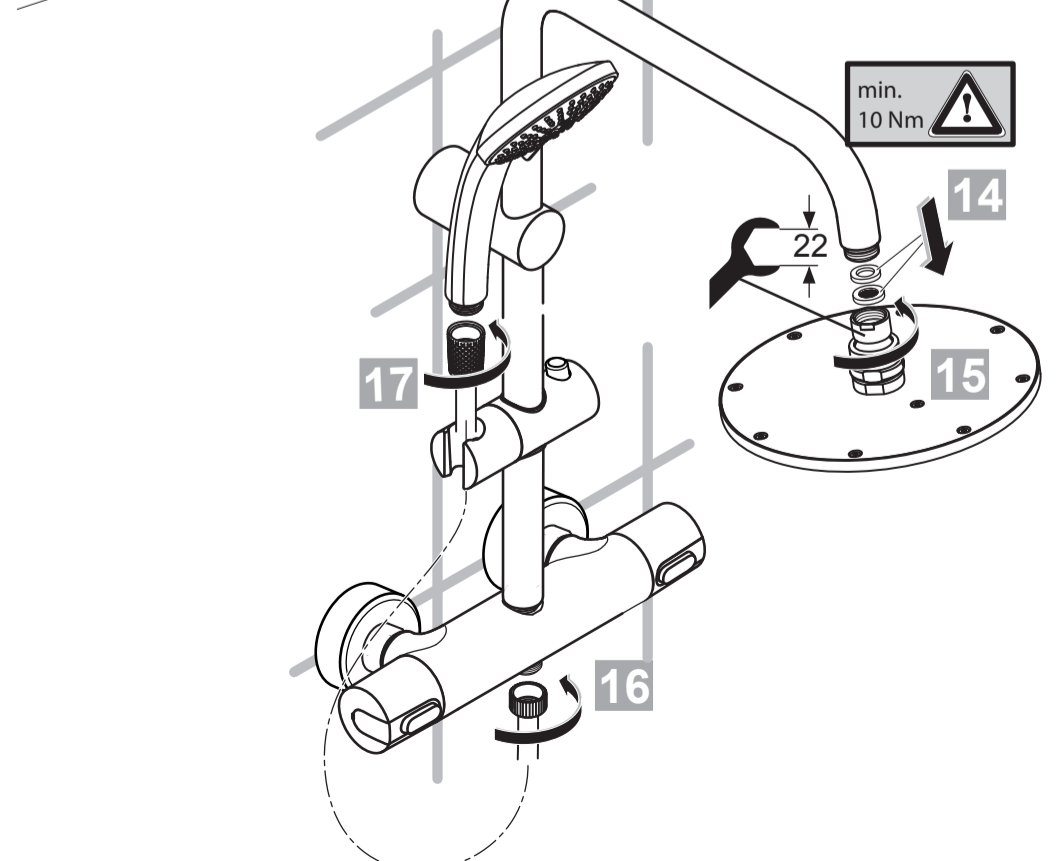

IDEALRAIN
A 5686 ..

0318 / A 866 428 40
 Made in Germany

Ideal Standard International NV
 Corporate Village - Gent Building
 Da Vincilaan 2
 1935 Zaventem
 Belgium

www.idealstandardinternational.com

P bar	MAX. 10	5	Q (3 bar)
T °C	MAX. 80	65	l/min
	55	8	11