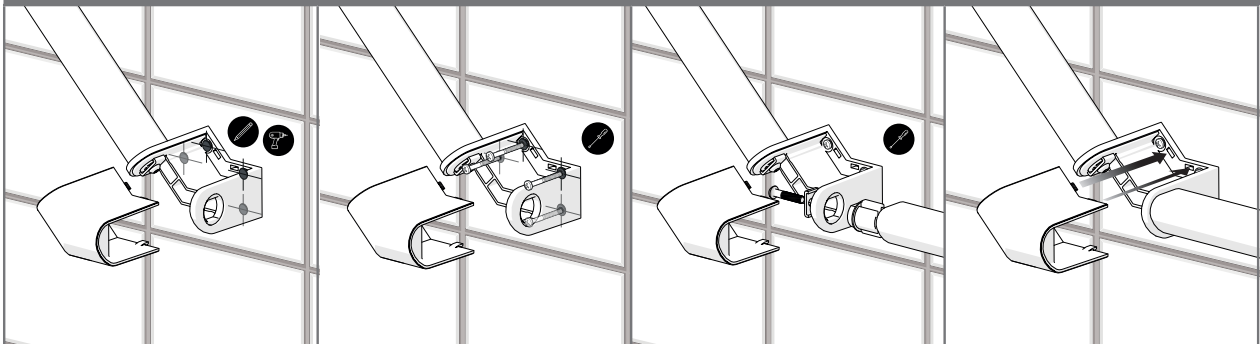

Installation facile
/ Easy installation

Nettoyage facile
/ Easy cleaning

OUTILS / TOOLS

INSTRUCTIONS / INSTRUCTIONS

FR

Barre d'appui murale. **AVERTISSEMENT** : fixations non fournies. Suivez les instructions pour vous assurer que la barre est fermement fixée. Assurez-vous d'utiliser des fixations adaptées à votre support.

- Garantie à vie
- Charge maximale 150kg
- Plusieurs coloris
- Fixations invisible
- Installation facile
- Nettoyage facile

EN

Grab rail.
WARNING: Fixing screws not included. Follow the instructions to make sure that the rail is firmly fixed. Attach this grab rail to a surface using fixings matched to the type of surface and the loading conditions to be applied.

- Lifetime guarantee
- Maximum weight load 150kg
- Other available colours
- Hidden fixings
- Easy installation
- Easy cleaning

DROITE / STRAIGHT

135°

MAIN COURANTE TL / CARRIL TL