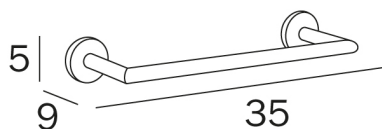

DISEGNO TECNICO

TECHNOLOGIES

CR Chromé

INDA srl
Operational Headquarters
Via dell'Industria, 41
I-24040 Pagazzano (BG)

tel. +39 0363 38061
fax. +39 0363 070035
Administration +39 0363 740103

www.inda.net
info@inda.net

inda®